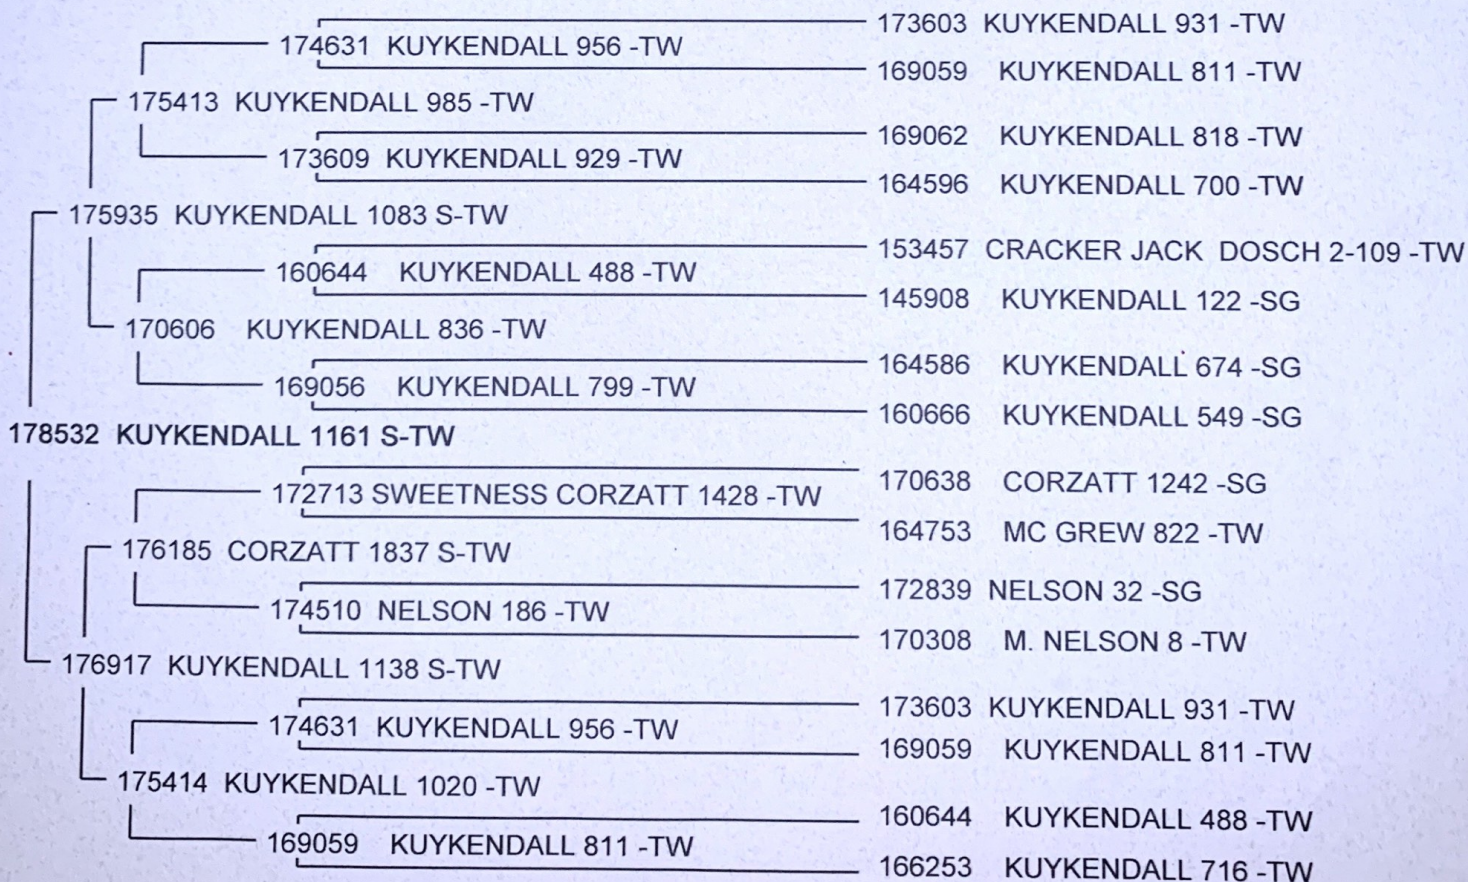

Montadale Sheep Breeders Ass'n. Inc.

47289 Hwy 324 • Brookings, SD 57006 • 605-693-2161

**Montadale
Ewe**

Certificate of Registry

MSBA# **178532Ewe**

NAME

PRIVATE TAG **KUYKENDALL 1161**

BORN 1/15/2021 S TW

SIRE 175935 KUYKENDALL 1083 S TW

DAM 176917 KUYKENDALL 1138 S TW

BREEDER KUYKENDALL MONTADALES

RICHLAND CENTE WI

OWNER KUYKENDALL MONTADALES

RICHLAND CENTE WI

DATE RECORDED 7/9/2021

Kendra Heck Executive Secretary

THIS FIVE GENERATION PEDIGREE IS PROVIDED FOR YOUR RECORDS.

To transfer: fill out transfer information on back and forward entire certificate to M.S.B.A. office along with transfer fee. Registration Certificate and appropriate fee must be mailed in and paid for by seller. M.S.B.A. does not process transfers from buyers.

If ownership of the animal was transferred after registration, the current owner will appear on the back of this certificate.